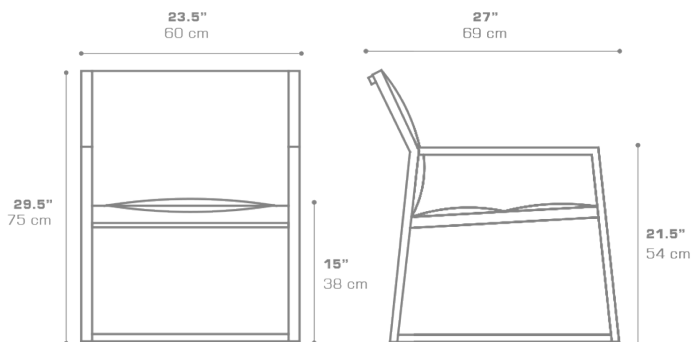

ALLUX Casual Chair (Padded Sling)
MZ037PS

• NOT ACTIVATED • PREVIEW •

Protective cover available

DIMENSIONS**CONFIGURATIONS**

FRAME : Powder Coated Aluminum

PADDED
SLING : Grade PProtective Cover :
MZ037PC Protective Cover**PACKING DETAILS**VOL : 13 ft³ | 0.37 m³

NW : 13 lb | 6 kg

GW : 22 lb | 10 kg

PU : 1 / Box

DOWNLOAD MATERIALS[Powder Coating Colors](#)[Textiles](#)