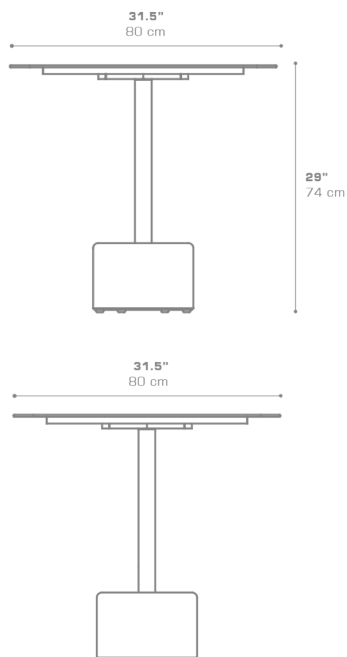

GLYPH Bistro Table Square 31.5" / 80 cm (Alu Top | Stone Base)
GLY127

• NOT ACTIVATED • PREVIEW •

Protective cover available

Suitable for rooftop

Heavier than regular items, suitable for more windy areas

Assembly

DIMENSIONS

CONFIGURATIONS

FRAME & TOP : Powder Coated Aluminum Ultra Durable

BASE : Stone

Protective Cover :
GLY102PC Top table only
GLYPC-8 Table + 3 Chairs

PACKING DETAILS

VOL : 10 ft³ | 0.28 m³

NW : 101 lb | 46 kg

GW : 125 lb | 57 kg

PU : 2 boxes

DOWNLOAD MATERIALS

[Powder Coating Colors](#)

ADDITIONAL INFORMATION

3