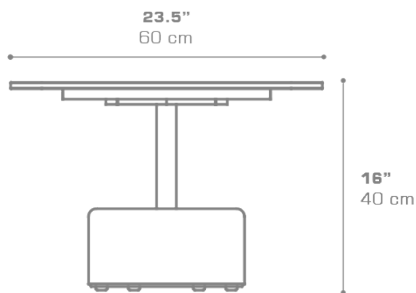

**GLYPH Low Table Square 23.5" / 60 cm (HPL Top | Teak Base)**  
GLY111

Protective cover available

• **NOT ACTIVATED** •  
Suitable for rooftop

• **PREVIEW** •  
Regular items, suitable for more windy areas

Assembly

Partially handcrafted, random imperfections are part of the design

Contains recycled parts, random imperfections are part of the design

**DIMENSIONS**

**CONFIGURATIONS**

- FRAME : Powder Coated Aluminum Ultra Durable
- BASE : Laminated Teak
- TOP : High Pressure Laminate (HPL)

Protective Cover :  
GLY101PC Protective Cover

**PACKING DETAILS**

- VOL : 3 ft<sup>3</sup> | 0.09 m<sup>3</sup>
- NW : 35 lb | 16 kg
- GW : 51 lb | 23 kg
- PU : 2 Boxes

**DOWNLOAD MATERIALS**

- [Powder Coating Colors](#)
- [Teak](#)
- [HPL](#)