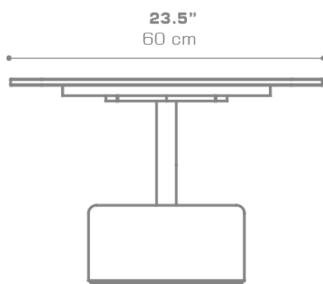

**GLYPH Low Table Square 23.5" / 60 cm (HPL Top | Teak Base)**  
GLY111

Protective cover available

• **NOT ACTIVATED** •  
Suitable for rooftop

• **PREVIEW** •  
Regular items, suitable for more windy areas

Assembly

Partially handcrafted, random imperfections are part of the design

Contains recycled parts, random imperfections are part of the design

**DIMENSIONS**

**CONFIGURATIONS**

- FRAME : Powder Coated Aluminum Ultra Durable
- BASE : Laminated Teak
- TOP : High Pressure Laminate (HPL)

Protective Cover :  
GLY101PC Protective Cover

**PACKING DETAILS**

- VOL : 3 ft<sup>3</sup> | 0.09 m<sup>3</sup>
- NW : 35 lb | 16 kg
- GW : 51 lb | 23 kg
- PU : 2 Boxes

**DOWNLOAD MATERIALS**

- [Powder Coating Colors](#)
- [Teak](#)
- [HPL](#)