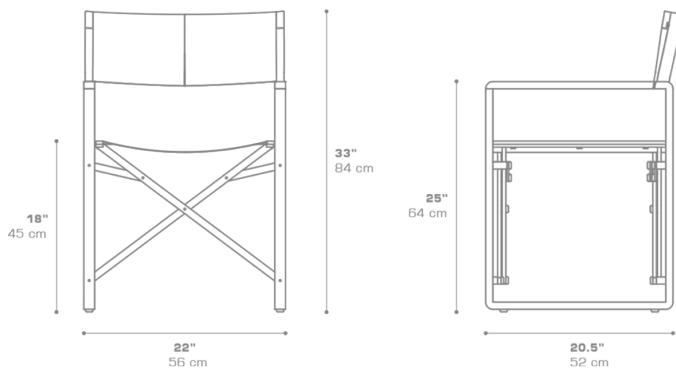

DIMENSIONS

CONFIGURATIONS

FRAME : Powder Coated Stainless Steel
 PADDED SLING : Grade P
 ARMREST : Recycled Teak

Protective Cover :
 PRD001PC

PACKING DETAILS

VOL : 4 ft³ | 0.12 m³
 NW : 18 lb | 8 kg
 GW : 29 lb | 13 kg
 PU : 1 / box