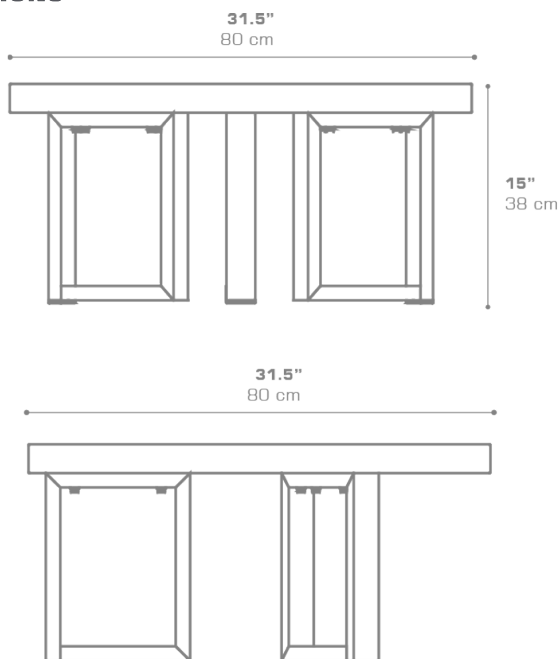

MUNIA Center Table 31.5" / 80 cm (Teak)
MUN224

Protective cover available

• **NOT ACTIVATED** • **PREVIEW** •
Suitable for rooftop items, suitable for more windy areas

Partially handcrafted, random imperfections are part of the design

Contains recycled parts, random imperfections are part of the design

Assembly

DIMENSIONS

CONFIGURATIONS

FRAME : Powder Coated Aluminum
TOP : Recycled Teak

Protective Cover :
MUN005PC

PACKING DETAILS

VOL : 4 ft³ | 0.12 m³
NW : 29 lb | 13 kg
GW : 37 lb | 17 kg
PU : 1 / box