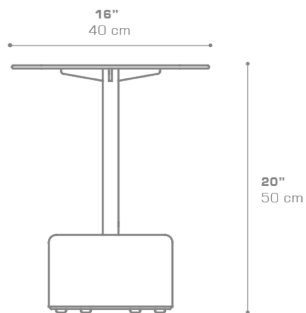

GLYPH Low Table Square 16" / 40 cm (Alu Top | Teak Base)
GLY103

Protective cover available

• **NOT ACTIVATED** •
Suitable for rooftop

• **PREVIEW** •
Regular items, suitable for more windy areas

Assembly

Partially handcrafted, random imperfections are part of the design

Contains recycled parts, random imperfections are part of the design

DIMENSIONS

CONFIGURATIONS

FRAME & TOP : Powder Coated Aluminum Ultra Durable

BASE : Laminated Teak

Protective Cover :
GLY103PC Protective Cover

PACKING DETAILS

VOL : 4 ft³ | 0.11 m³

NW : 20 lb | 9 kg

GW : 26 lb | 12 kg

PU : 1 / Box

DOWNLOAD MATERIALS

[Powder Coating Colors](#)

[Teak](#)