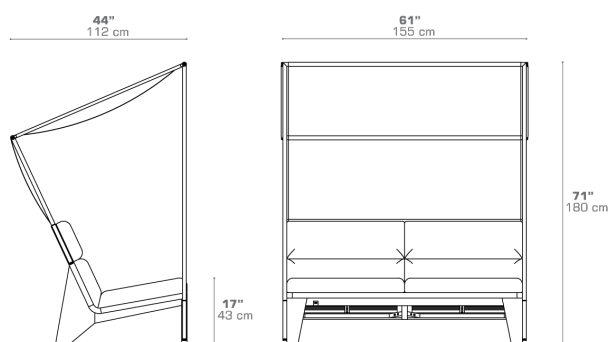

LABUAN 2-Seater with Shade (Sling)

LBN010

• NOT ACTIVATED • PREVIEW •

Protective cover available

DIMENSIONS

CONFIGURATIONS

FRAME	: Premium Teak Whitewash
METAL PARTS	: Premium Powder Coated Stainless Steel - Ultra Durable
SHADE	: GRADE K
SEAT CUSHION	: Grade A B C D E
HEAD CUSHION	: Grade A B C D E

Protective Cover :
LBN010PC

PACKING DETAILS

VOL	: 123.5 ft ³ 3.5 m ³
NW	: 110.5 lb 50 kg
GW	: 157 lb 71 kg
PU	: 1 / Box
COM	: 6.0 Ly

DOWNLOAD MATERIALS

[Powder Coating Colors](#)

[Teak](#)

[Textiles](#)