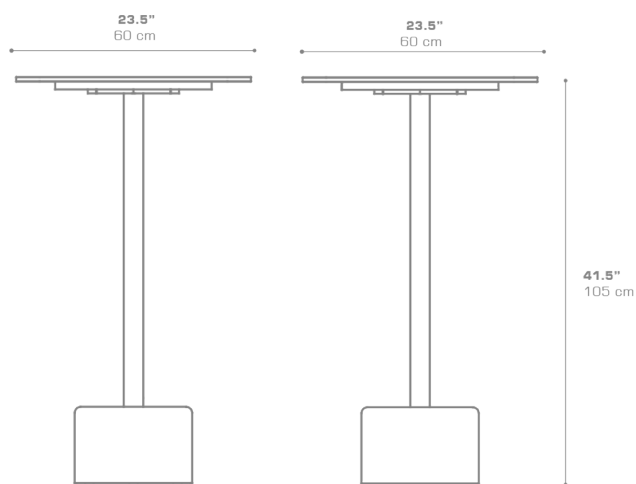

## GLYPH Bar Table Square 23.5" / 60 cm (HPL Top | Stone Base)

GLY138

• NOT ACTIVATED • PREVIEW •

Protective cover available

Suitable for rooftop

Heavier than regular items, suitable for more windy areas

Assembly

### DIMENSIONS

### CONFIGURATIONS

FRAME	: Powder Coated Aluminum Ultra Durable
BASE	: Stone
TOP	: High Pressure Laminate (HPL)

Protective Cover :  
GLY101PC Top table only  
GLYPC-5 Table + 2 Bar Chairs

### PACKING DETAILS

VOL	: 10 ft <sup>3</sup>   0.28 m <sup>3</sup>
NW	: 93 lb   42 kg
GW	: 117 lb   53 kg
PU	: 2 boxes