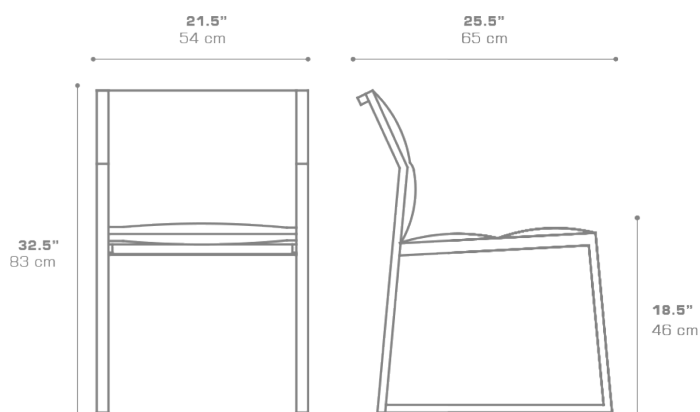

ALLUX Carver Side Chair (Padded Sling)
MZ162PS

• NOT ACTIVATED • PREVIEW •

Protective cover available

DIMENSIONS**CONFIGURATIONS**

FRAME : Powder Coated Aluminum

PADDED
SLING : Grade P

Protective Cover :
MZ162PC Protective Cover

PACKING DETAILS

VOL : 12 ft³ | 0.34 m³

NW : 11 lb | 5 kg

GW : 20 lb | 9 kg

PU : 1 / Box

DOWNLOAD MATERIALS

[Powder Coating Colors](#)

[Textiles](#)