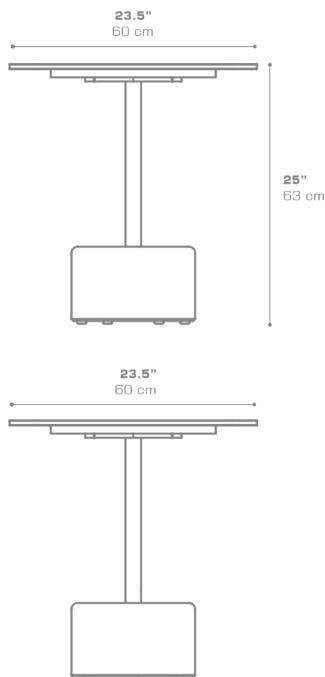

GLYPH Tea Table Square 23.5" / 60 cm (HPL Top | Teak Base)
GLY115

Protective cover available

• **NOT ACTIVATED** • Suitable for rooftop

• **PREVIEW** • Regular items, suitable for more windy areas

Assembly

Partially handcrafted, random imperfections are part of the design

Contains recycled parts, random imperfections are part of the design

DIMENSIONS

CONFIGURATIONS

FRAME	: Powder Coated Aluminum Ultra Durable
BASE	: Laminated Teak
TOP	: High Pressure Laminate (HPL)

Protective Cover :
GLY101PC Protective Cover

PACKING DETAILS

VOL	: 4 ft3 0.11 m3
NW	: 40 lb 18 kg
GW	: 55 lb 25 kg
PU	: 2 Boxes

DOWNLOAD MATERIALS

[Powder Coating Colors](#)
[Teak](#)
[HPL](#)