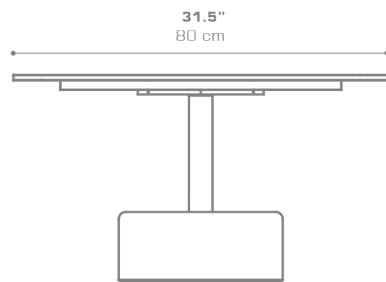

**GLYPH Low Table Square 31.5" / 80 cm (HPL Top | Teak Base)**  
GLY112

Protective cover available

• **NOT ACTIVATED** •  
Suitable for rooftop

• **PREVIEW** •  
Regular items, suitable for more windy areas

Assembly

Partially handcrafted, random imperfections are part of the design

Contains recycled parts, random imperfections are part of the design

**DIMENSIONS**

**CONFIGURATIONS**

FRAME	: Powder Coated Aluminum Ultra Durable
BASE	: Laminated Teak
TOP	: High Pressure Laminate (HPL)

Protective Cover :  
GLY102PC Protective Cover

**PACKING DETAILS**

VOL	: 5 ft3   0.14 m3
NW	: 53 lb   24 kg
GW	: 71 lb   32 kg
PU	: 2 Boxes

**DOWNLOAD MATERIALS**

[Powder Coating Colors](#)  
[Teak](#)  
[HPL](#)