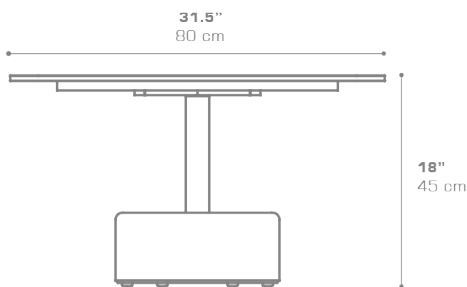

**GLYPH Low Table Square 31.5" / 80 cm (HPL Top | Teak Base)**  
GLY112

Protective cover available

• **NOT ACTIVATED** •  
Suitable for rooftop

• **PREVIEW** •  
Regular items, suitable for more windy areas

Assembly

Partially handcrafted, random imperfections are part of the design

Contains recycled parts, random imperfections are part of the design

**DIMENSIONS**

**CONFIGURATIONS**

FRAME	: Powder Coated Aluminum Ultra Durable
BASE	: Laminated Teak
TOP	: High Pressure Laminate (HPL)

Protective Cover :  
GLY102PC Protective Cover

**PACKING DETAILS**

VOL	: 5 ft3   0.14 m3
NW	: 53 lb   24 kg
GW	: 71 lb   32 kg
PU	: 2 Boxes

**DOWNLOAD MATERIALS**

[Powder Coating Colors](#)  
[Teak](#)  
[HPL](#)