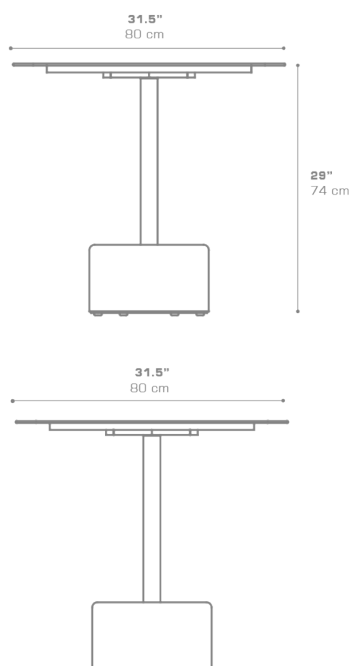

DIMENSIONS

CONFIGURATIONS

FRAME & TOP : Powder Coated Aluminum Ultra Durable

BASE : Laminated Teak

Protective Cover :
GLY102PC Top table only
GLYPC-8 Table + 3 Chairs

PACKING DETAILS

VOL : 6 ft³ | 0.18 m³

NW : 62 lb | 28 kg

GW : 82 lb | 37 kg

PU : 2 boxes

DOWNLOAD MATERIALS

[Powder Coating Colors](#)

[Teak](#)

ADDITIONAL INFORMATION

3