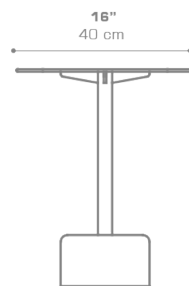

GLYPH Low Table Square 16" / 40 cm (Alu Top | Stone Base)
GLY123

• NOT ACTIVATED • PREVIEW •

Protective cover available

Suitable for rooftop

Heavier than regular items, suitable for more windy areas

DIMENSIONS

CONFIGURATIONS

FRAME & TOP : Powder Coated Aluminum Ultra Durable

BASE : Stone

Protective Cover :
GLY103PC Protective Cover

PACKING DETAILS

VOL : 4 ft³ | 0.11 m³

NW : 26 lb | 12 kg

GW : 35 lb | 16 kg