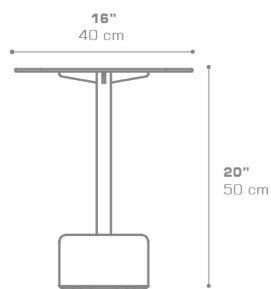

GLYPH Low Table Square 16" / 40 cm (Alu Top | Stone Base)
GLY123

• NOT ACTIVATED • PREVIEW •

Protective cover available

Suitable for rooftop

Heavier than regular items, suitable for more windy areas

DIMENSIONS

CONFIGURATIONS

FRAME & TOP : Powder Coated Aluminum Ultra Durable

BASE : Stone

Protective Cover :
GLY103PC Protective Cover

PACKING DETAILS

VOL : 4 ft³ | 0.11 m³

NW : 26 lb | 12 kg

GW : 35 lb | 16 kg