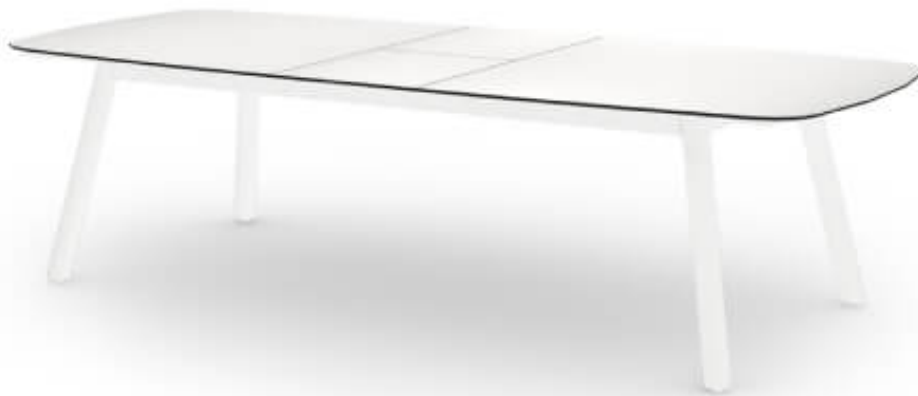

**ZUPY Extension Table 116" / 295 cm (HPL)**  
ZUP11

• NOT ACTIVATED • PREVIEW •

Protective cover available

**DIMENSIONS**

LENGTH (CLOSED)	:	96"   244 cm
LENGTH (EXTENDED)	:	116"   295 cm
WIDTH	:	47"   120 cm
HEIGHT	:	30"   76 cm
CLEARANCE HEIGHT (CLOSED)	:	25"   63 cm
CLEARANCE HEIGHT (EXTENDED)	:	26"   66cm

**CONFIGURATIONS**

FRAME	:	Powder Coated Aluminum
TOP	:	High Pressure Laminate (HPL)

Protective Cover :  
ZUP11PC Top table only  
ZUPPC-4 Table + 8 Chairs

**DOWNLOAD MATERIALS**

[Powder Coating Colors](#)  
[HPL](#)