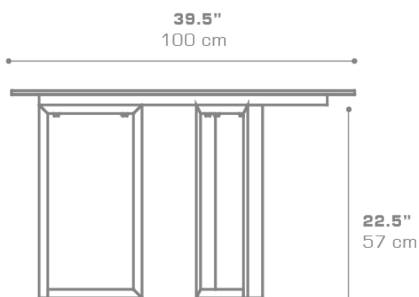

MUNIA Continental Dining Table 39.5" / 100 cm
MUN002

• NOT ACTIVATED • PREVIEW •

Protective cover available

Suitable for rooftop

Heavier than regular items, suitable for more windy areas

Assembly

DIMENSIONS

CONFIGURATIONS

FRAME : Powder Coated Aluminum
TOP : High Pressure Laminate (HPL)

Protective Cover :
MUN002PC Top table only
MUNPC-02 Table + 3 Lounge Chairs

PACKING DETAILS

VOL : 7.5 ft³ | 0.21 m³
NW : 49 lb | 22 kg
GW : 64 lb | 29 kg
PU : 1 / box