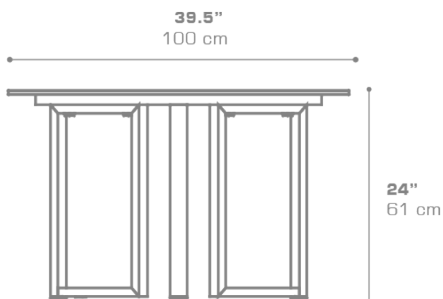

MUNIA Continental Dining Table 39.5" / 100 cm
MUN002

• NOT ACTIVATED • PREVIEW •

Protective cover available

Suitable for rooftop

Heavier than regular items, suitable for more windy areas

Assembly

DIMENSIONS

CONFIGURATIONS

FRAME : Powder Coated Aluminum
TOP : High Pressure Laminate (HPL)

Protective Cover :
MUN002PC Top table only
MUNPC-02 Table + 3 Lounge Chairs

PACKING DETAILS

VOL : 7.5 ft³ | 0.21 m³
NW : 49 lb | 22 kg
GW : 64 lb | 29 kg
PU : 1 / box