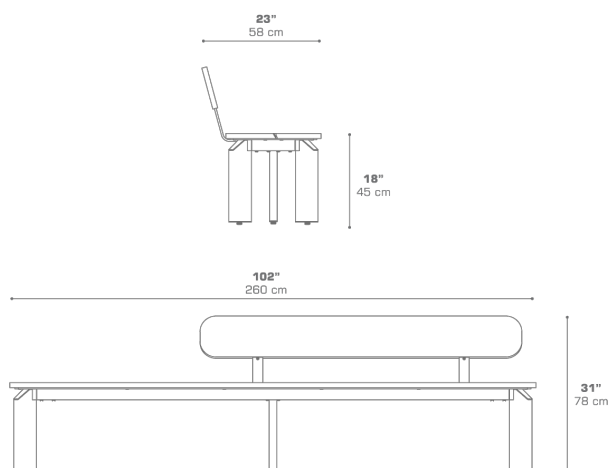

## TITAN Bench 102" / 260 cm with Backrest (Teak) - Left

TIT09TEAKL

• NOT ACTIVATED • PREVIEW •

Protective cover available

### DIMENSIONS

### CONFIGURATIONS

FRAME : Powder Coating Aluminum

SEATREST : Recycled Teak Brushed

Protective Cover :  
TIT09LPC

### PACKING DETAILS

VOL : 29 ft<sup>3</sup> | 0.83 m<sup>3</sup>  
NW : 162 lb | 73.5 kg  
GW : 188.5 lb | 85.5 kg  
PU : 1 / Box