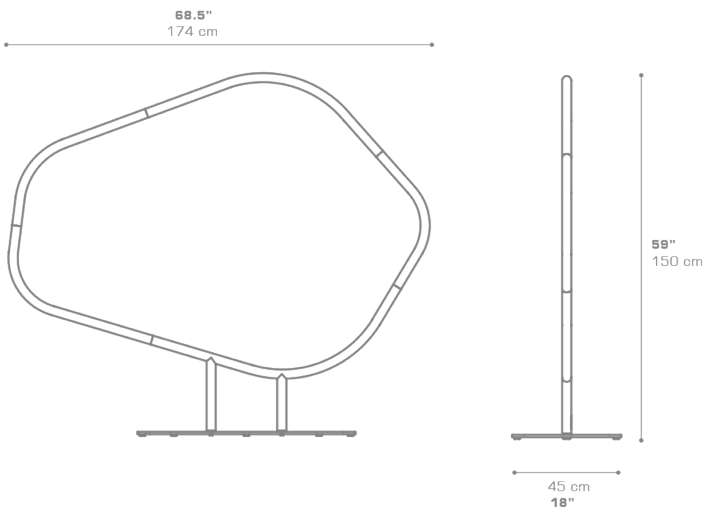

ARO Divider Model B (Rope weaving)

ARO3

• NOT ACTIVATED • PREVIEW •

Protective cover available

Suitable for rooftop

Heavier than regular items, suitable for more windy areas

Assembly

DIMENSIONS

CONFIGURATIONS

FRAME : Powder Coated Aluminum

PACKING DETAILS

VOL : 16.5 ft³ | 0.47 m³
 NW : 88 lb | 40 kg
 GW : 121 lb | 55 kg
 PU : 2 Boxes

DOWNLOAD MATERIALS

[Powder Coating Colors](#)
[Rope Weave](#)