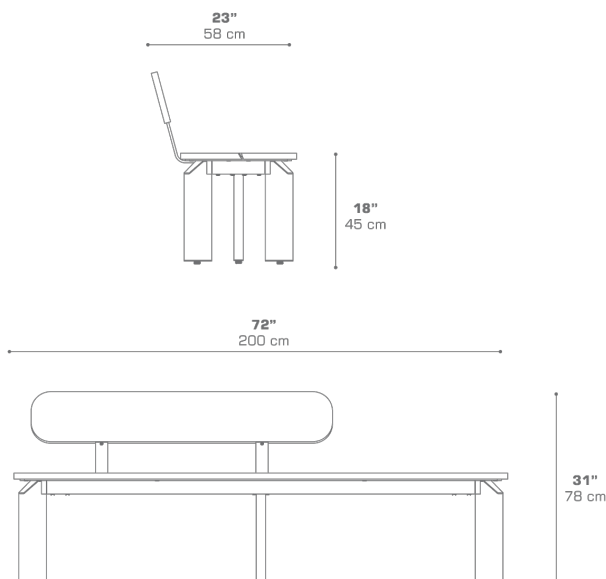

TITAN Bench 79" / 200 cm with Backrest (Teak) - Right

TIT11TEAKR

• NOT ACTIVATED • PREVIEW •

Protective cover available

DIMENSIONS

CONFIGURATIONS

FRAME : Powder Coating Aluminum
SEATREST : Recycled Teak Brushed

Protective Cover :
TIT11RPC

PACKING DETAILS

VOL : 23 ft³ | 0.64 m³
NW : 128 lb | 58 kg
GW : 151 lb | 68.5 kg
PU : 1 / Box

DOWNLOAD MATERIALS

[Powder Coating Colors](#)

[Teak](#)