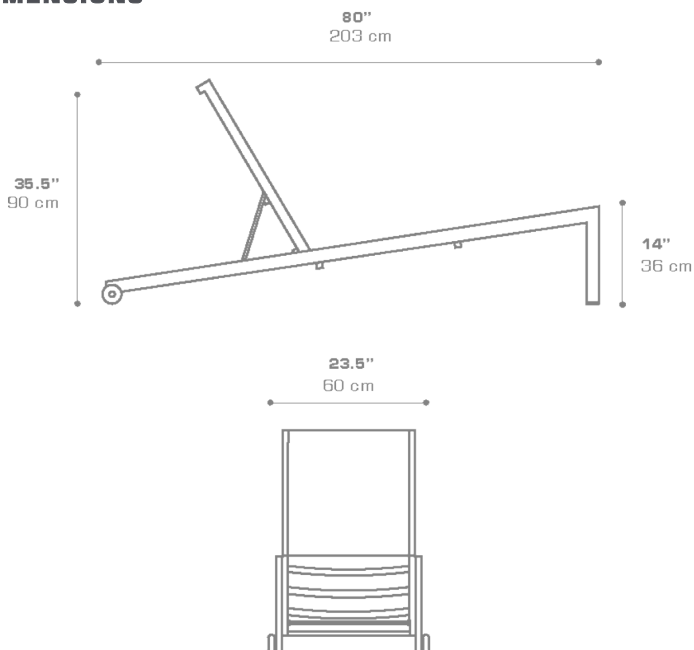

**BONDI Chaise Lounge (Padded Sling)**  
BND071

• NOT ACTIVATED • PREVIEW •

Protective cover available

Suitable for rooftop

Stackable

Heavier than regular items, suitable for more windy areas

**DIMENSIONS**

**CONFIGURATIONS**

FRAME : Powder Coated Aluminum

PADDED SLING : Grade P

Protective Cover :  
BND002PC

**PACKING DETAILS**

VOL : 13 ft<sup>3</sup> | 0.37 m<sup>3</sup>

NW : 51 lb | 23 kg

GW : 60 lb | 27 kg