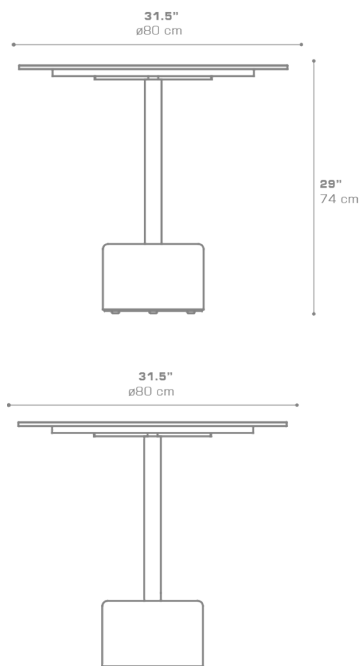

**GLYPH Bistro Table 31.5" / 80 cm (Alu Top | Stone Base)**  
GLY27

• NOT ACTIVATED • PREVIEW •

Protective cover available

Suitable for rooftop

Heavier than regular items, suitable for more windy areas

Assembly

**DIMENSIONS**

**CONFIGURATIONS**

FRAME & TOP : Powder Coated Aluminum Ultra Durable

BASE : Stone

Protective Cover :  
GLYQ2PC Top table only  
GLYPC-2 Table + 3 Chairs

**PACKING DETAILS**

VOL : 10 ft<sup>3</sup> | 0.28 m<sup>3</sup>

NW : 97 lb | 44 kg

GW : 121 lb | 55 kg

PU : 2 boxes

**DOWNLOAD MATERIALS**

[Powder Coating Colors](#)

**ADDITIONAL INFORMATION**

3