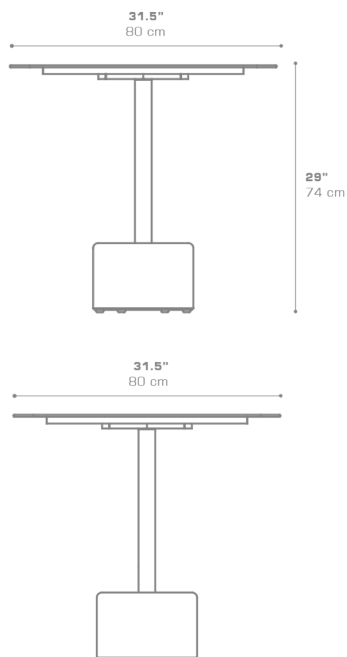

**GLYPH Bistro Table Square 31.5" / 80 cm (Alu Top | Stone Base)**  
GLY127

• NOT ACTIVATED • PREVIEW •

Protective cover available

Suitable for rooftop

Heavier than regular items, suitable for more windy areas

Assembly

**DIMENSIONS**

**CONFIGURATIONS**

FRAME & TOP : Powder Coated Aluminum Ultra Durable

BASE : Stone

Protective Cover :  
GLY102PC Top table only  
GLYPC-8 Table + 3 Chairs

**PACKING DETAILS**

VOL : 10 ft<sup>3</sup> | 0.28 m<sup>3</sup>

NW : 101 lb | 46 kg

GW : 125 lb | 57 kg

PU : 2 boxes

**DOWNLOAD MATERIALS**

[Powder Coating Colors](#)

**ADDITIONAL INFORMATION**

3