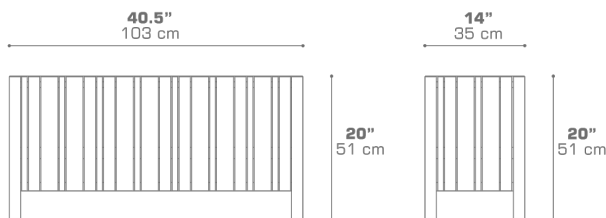

IMO Teak Planter 40.5" x 14" x 20" / 103 x 35 x 51 cm IM004

• NOT ACTIVATED • PREVIEW •

DIMENSIONS

CONFIGURATIONS

FRAME : Laminated Teak Brushed

PACKING DETAILS

VOL : 9 ft3 | 0.25 m3
NW : 53.5 lb | 24 kg
GW : 62.5 lb | 28 kg
PU : 1 / Box