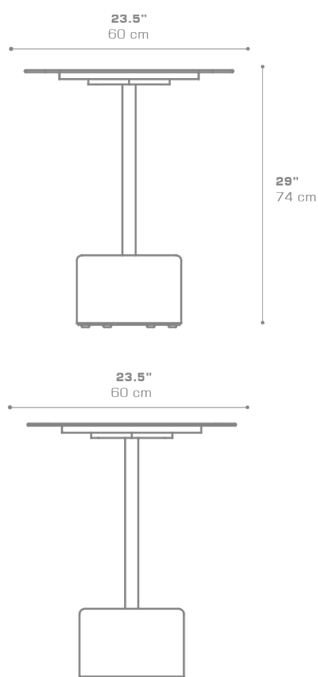

## GLYPH Bistro Table Square 23.5" / 60 cm (Alu Top | Teak Base)

GLY106

Protective cover available

• **NOT ACTIVATED** •  
Suitable for rooftop

• **PREVIEW** •  
Regular items, suitable for more windy areas

### DIMENSIONS

### PACKING DETAILS

VOL : 4 ft<sup>3</sup> | 0.11 m<sup>3</sup>

NW : 42 lb | 19 kg

GW : 60 lb | 27 kg

PU : 2 boxes