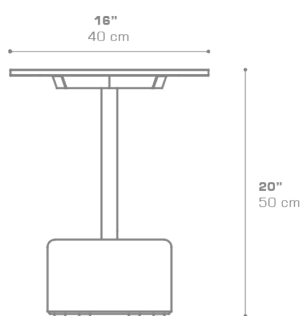

GLYPH Low Table Square 16" / 40 cm (HPL Top | Teak Base)

GLY113

Protective cover available

• NOT ACTIVATED •
Suitable for rooftop

• PREVIEW •
Regular items, suitable for more windy areas

Partially handcrafted, random imperfections are part of the design

Contains recycled parts, random imperfections are part of the design

DIMENSIONS

CONFIGURATIONS

FRAME	: Powder Coated Aluminum Ultra Durable
BASE	: Laminated Teak
TOP	: High Pressure Laminate (HPL)

Protective Cover :
GLY103PC Protective Cover

PACKING DETAILS

VOL	: 4 ft ³ 0.11 m ³
NW	: 20 lb 9 kg
GW	: 26 lb 12 kg
PU	: 1 / Box

DOWNLOAD MATERIALS

[Powder Coating Colors](#)

[Teak](#)

[HPL](#)