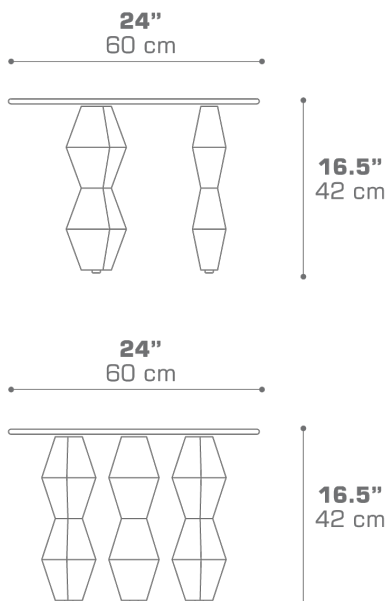

LORENZO - Prism | Coffee Table Ø 24" / 60 cm
LNZO13ST

• NOT ACTIVATED • PREVIEW •

Protective cover available

DIMENSIONS**CONFIGURATIONS**

FRAME : PREMIUM TEAK SMOOTH
: SANDED

TOP : SINTERED STONE

Protective Cover :
LNZO12PC

PACKING DETAILS

VOL : 8 ft3 | 0.22 m3
NW : 45 lb | 20.5 kg
GW : 68 lb | 31 kg
PU : 1 Crate + 1 Box

DOWNLOAD MATERIALS

[Teak](#)
[Sintered Stone](#)