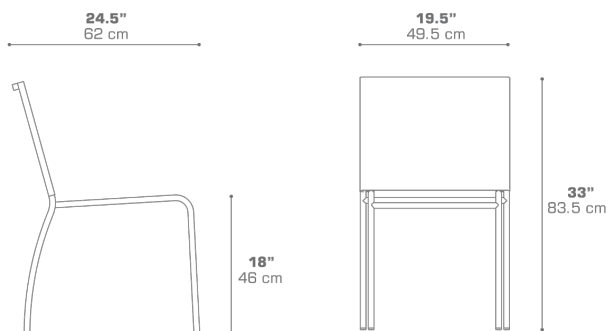

NATUN Side Chair
MG2600

• NOT ACTIVATED • PREVIEW •

Protective cover available

Stackable

DIMENSIONS

CONFIGURATIONS

FRAME : Powder Coating Stainless Steel

SLING : Grade K | P | Q | U

Protective Cover :
MG2600PC for 4 Chairs

PACKING DETAILS

VOL : 3.5 ft³ | 0.1 m³

NW : 9 lb | 4 kg

GW : 13 lb | 6 kg

PU : 4 / Box

DOWNLOAD MATERIALS

[Powder Coating Colors](#)