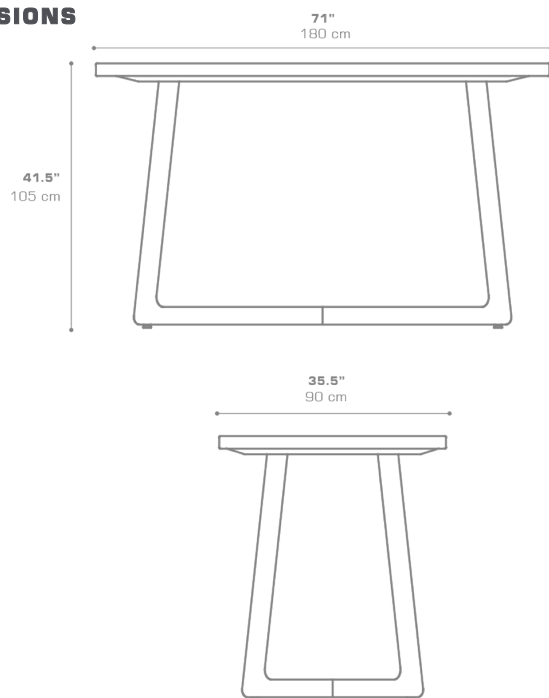

ESTATE Rectangular Bar Table (Teak)
EST67

Protective cover available

• **NOT ACTIVATED** • **PREVIEW** • regular items, suitable for more windy areas

Partially handcrafted, random imperfections are part of the design

Adjustable

Assembly

DIMENSIONS

CONFIGURATIONS

FRAME & TOP : Premium Teak | Whitewash

Protective Cover :
EST66PC Top table only
ESTPC-12 Table + 6 Bar Chairs

PACKING DETAILS

VOL : 20 ft3 | 0.56 m3
NW : 126 lb | 57 kg
GW : 157 lb | 71 kg
PU : 2 Boxes