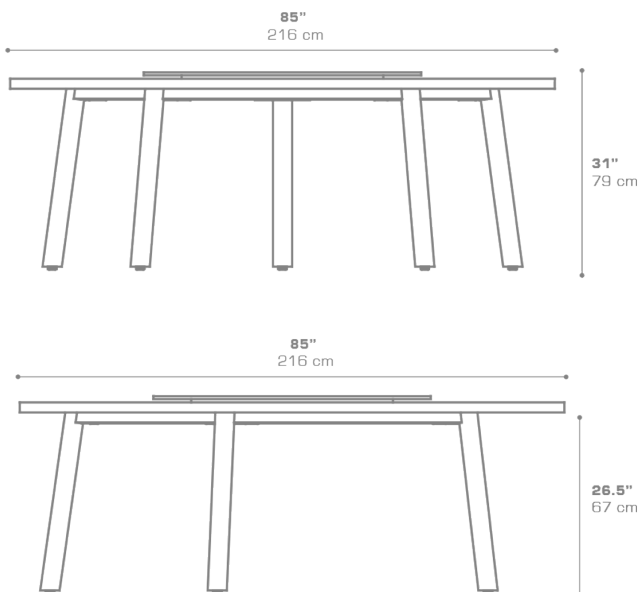

**MEIKA Round Table 85" / 216 cm (Teak) with
rotating tray**
MG3252

Protective cover available

Suitable for rooftop

• NOT ACTIVATED • PREVIEW •
Suitable for regular items, suitable for more windy areas

Assembly

Contains recycled parts,
random imperfections are part
of the design

DIMENSIONS

CONFIGURATIONS

FRAME : Powder Coated Stainless Steel
: 304
TOP : Laminated Teak

Protective Cover :
MG3252PC Top table only
MEIPC-2 Table + 10 Chairs

PACKING DETAILS

VOL : 83 ft³ | 2.36 m³
NW : 207 lb | 94 kg
GW : 410 lb | 186 kg
PU : Crate

DOWNLOAD MATERIALS

[Powder Coating Colors](#)
[Teak](#)

ADDITIONAL INFORMATION

10