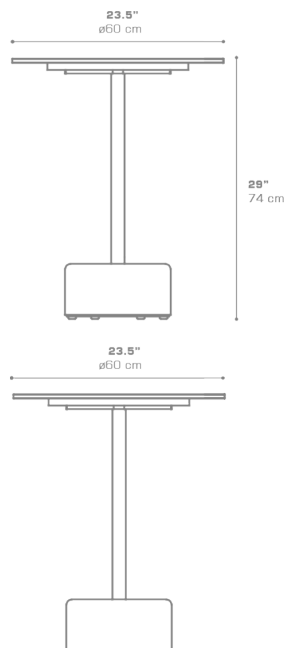

GLYPH Bistro Table 23.5" / 60 cm (HPL Top | Stone Base)
GLY36

• NOT ACTIVATED • PREVIEW •

Protective cover available

Suitable for rooftop

Heavier than regular items, suitable for more windy areas

Assembly

DIMENSIONS

CONFIGURATIONS

FRAME	: Powder Coated Aluminum Ultra Durable
BASE	: Stone
TOP	: High Pressure Laminate (HPL)

Protective Cover :
GLY01PC Top table only
GLYPC-1 Table + 2 Chairs

PACKING DETAILS

VOL	: 7.5 ft ³ 0.21 m ³
NW	: 71 lb 32 kg
GW	: 90 lb 41 kg
PU	: 2 boxes