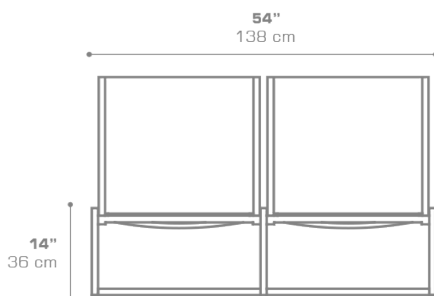

DIMENSIONS

CONFIGURATIONS

FRAME : Powder Coated Aluminum

PADDED SLING : Grade P

Protective Cover :
MZ414PC Protective Cover

PACKING DETAILS

VOL : 41 ft³ | 1.16 m³

NW : 90 lb | 41 kg

GW : 106 lb | 48 kg

PU : 1 / Box

DOWNLOAD MATERIALS

[Powder Coating Colors](#)

[Textiles](#)