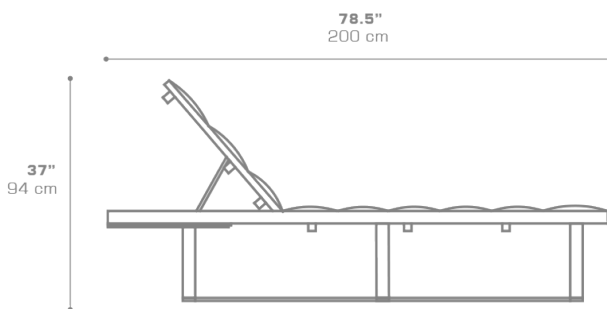

DIMENSIONS

CONFIGURATIONS

FRAME : Powder Coated Aluminum

PADDED SLING : Grade P

Protective Cover :
MZ414PC Protective Cover

PACKING DETAILS

VOL : 41 ft³ | 1.16 m³

NW : 90 lb | 41 kg

GW : 106 lb | 48 kg

PU : 1 / Box

DOWNLOAD MATERIALS

[Powder Coating Colors](#)

[Textiles](#)