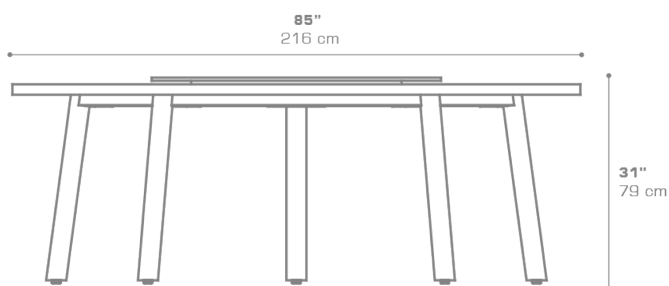

**MEIKA Round Table 85" / 216 cm (HPL) with
rotating tray**
MG3253

• NOT ACTIVATED • PREVIEW •

Protective cover available

Suitable for rooftop

Heavier than regular
items, suitable for more
windy areas

Assembly

DIMENSIONS

CONFIGURATIONS

FRAME : Powder Coated Stainless Steel
: 304

TOP : HPL

Protective Cover :
MG3252PC Top table only
MEIPC-2 Table + 10 Chairs

PACKING DETAILS

VOL : 83 ft³ | 2.36 m³

NW : 256 lb | 116 kg