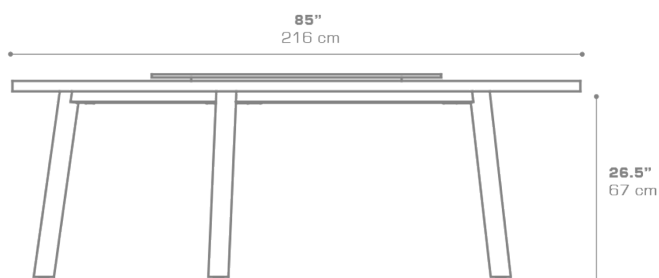

**MEIKA Round Table 85" / 216 cm (HPL) with
rotating tray**
MG3253

• NOT ACTIVATED • PREVIEW •

Protective cover available

Suitable for rooftop

Heavier than regular
items, suitable for more
windy areas

Assembly

DIMENSIONS

CONFIGURATIONS

FRAME : Powder Coated Stainless Steel
: 304

TOP : HPL

Protective Cover :
MG3252PC Top table only
MEIPC-2 Table + 10 Chairs

PACKING DETAILS

VOL : 83 ft³ | 2.36 m³

NW : 256 lb | 116 kg