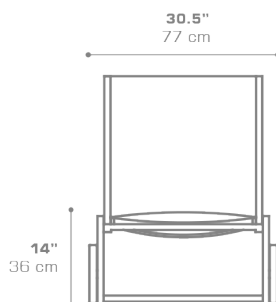

ALLUX Lounger with Aluminum Wheels (Padded Sling)
MZ067PS

• NOT ACTIVATED • PREVIEW •

Protective cover available

DIMENSIONS

CONFIGURATIONS

FRAME : Powder Coated Aluminum

PADDED SLING : Grade P

Protective Cover :
MZ067PC Protective Cover

PACKING DETAILS

VOL : 23 ft³ | 0.66 m³

NW : 42 lb | 19 kg

GW : 62 lb | 28 kg

PU : 1 / Box

DOWNLOAD MATERIALS

[Powder Coating Colors](#)

[Textiles](#)