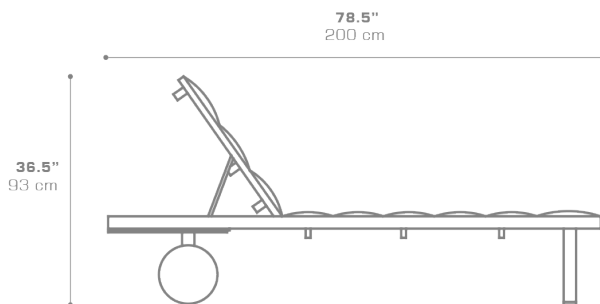

ALLUX Lounger with Aluminum Wheels (Padded Sling)
MZ067PS

• NOT ACTIVATED • PREVIEW •

Protective cover available

DIMENSIONS

CONFIGURATIONS

FRAME : Powder Coated Aluminum

PADDED SLING : Grade P

Protective Cover :
MZ067PC Protective Cover

PACKING DETAILS

VOL : 23 ft³ | 0.66 m³

NW : 42 lb | 19 kg

GW : 62 lb | 28 kg

PU : 1 / Box

DOWNLOAD MATERIALS

[Powder Coating Colors](#)

[Textiles](#)