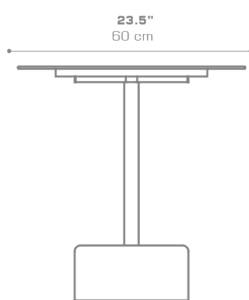

GLYPH Bistro Table Square 23.5" / 60 cm (HPL Top | Stone Base) GLY136

• NOT ACTIVATED • PREVIEW •

Protective cover available

Suitable for rooftop

Heavier than regular items, suitable for more windy areas

Assembly

DIMENSIONS

CONFIGURATIONS

FRAME	: Powder Coated Aluminum Ultra Durable
BASE	: Stone
TOP	: High Pressure Laminate (HPL)

Protective Cover :
GLY101PC Top table only
GLYPC-6 Table + 2 Chairs

PACKING DETAILS

VOL	: 7.5 ft ³ 0.21 m ³
NW	: 73 lb 33 kg
GW	: 95 lb 43 kg
PU	: 2 boxes