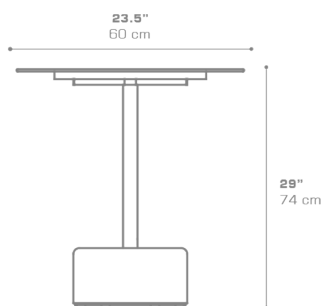

GLYPH Bistro Table Square 23.5" / 60 cm (HPL Top | Stone Base) GLY136

• NOT ACTIVATED • PREVIEW •

Protective cover available

Suitable for rooftop

Heavier than regular items, suitable for more windy areas

Assembly

DIMENSIONS

CONFIGURATIONS

FRAME	: Powder Coated Aluminum Ultra Durable
BASE	: Stone
TOP	: High Pressure Laminate (HPL)

Protective Cover :
GLY101PC Top table only
GLYPC-6 Table + 2 Chairs

PACKING DETAILS

VOL	: 7.5 ft ³ 0.21 m ³
NW	: 73 lb 33 kg
GW	: 95 lb 43 kg
PU	: 2 boxes