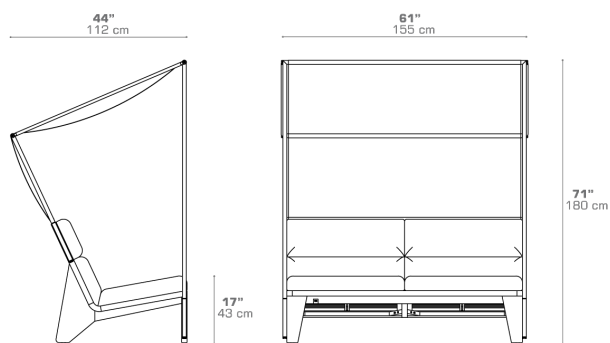

LABUAN 2-Seater with Shade (Sling)

LBN010

• NOT ACTIVATED • PREVIEW •

Protective cover available

DIMENSIONS

CONFIGURATIONS

FRAME	: Premium Teak Whitewash
METAL PARTS	: Premium Powder Coated Stainless Steel - Ultra Durable
SHADE	: GRADE K
SEAT CUSHION	: Grade A B C D E
HEAD CUSHION	: Grade A B C D E

Protective Cover :
LBN010PC

PACKING DETAILS

VOL	: 123.5 ft ³ 3.5 m ³
NW	: 110.5 lb 50 kg
GW	: 157 lb 71 kg
PU	: 1 / Box
COM	: 6.0 Ly

DOWNLOAD MATERIALS

[Powder Coating Colors](#)
[Teak](#)
[Textiles](#)