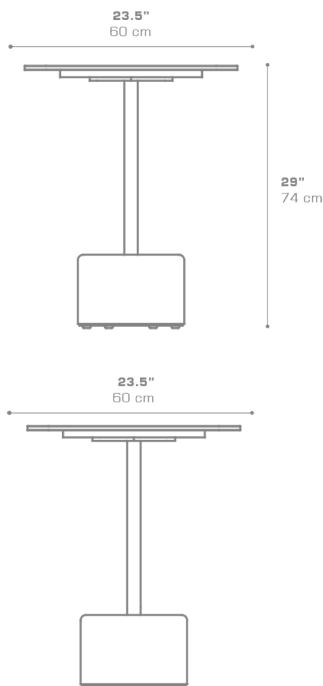

**GLYPH Bistro Table Square 23.5" / 60 cm (HPL Top
| Teak Base)**
GLY116

Protective cover available

• **NOT ACTIVATED** •
Suitable for rooftop

• **PREVIEW** •
Regular items, suitable for more windy areas

Assembly

Partially handcrafted, random imperfections are part of the design

Contains recycled parts, random imperfections are part of the design

DIMENSIONS

CONFIGURATIONS

FRAME	: Powder Coated Aluminum Ultra Durable
BASE	: Laminated Teak
TOP	: High Pressure Laminate (HPL)

Protective Cover :
GLY101PC Top table only
GLYPC-6 Table + 2 Chairs

PACKING DETAILS

VOL	: 4 ft3 0.11 m3
NW	: 42 lb 19 kg
GW	: 60 lb 27 kg
PU	: 2 Boxes

DOWNLOAD MATERIALS

[Powder Coating Colors](#)
[Teak](#)
[HPL](#)