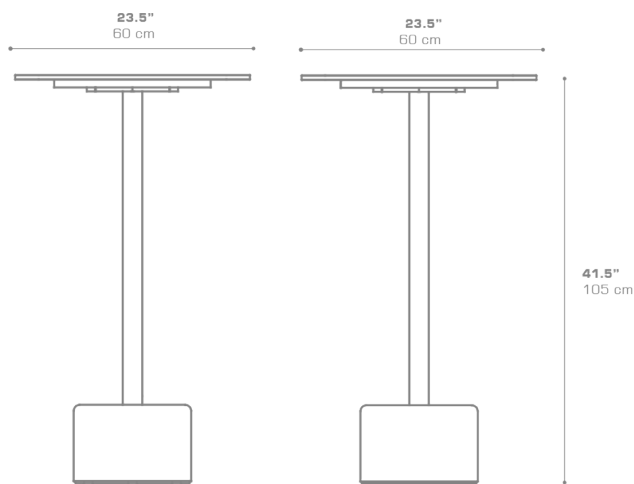

**GLYPH Bar Table Square 23.5" / 60 cm (HPL Top | Stone Base)**  
GLY138

• NOT ACTIVATED • PREVIEW •

Protective cover available

Suitable for rooftop

Heavier than regular items, suitable for more windy areas

Assembly

**DIMENSIONS**

**CONFIGURATIONS**

- FRAME : Powder Coated Aluminum Ultra Durable
- BASE : Stone
- TOP : High Pressure Laminate (HPL)

Protective Cover :  
GLY101PC Top table only  
GLYPC-5 Table + 2 Bar Chairs

**PACKING DETAILS**

- VOL : 10 ft3 | 0.28 m3
- NW : 93 lb | 42 kg
- GW : 117 lb | 53 kg
- PU : 2 boxes

**DOWNLOAD MATERIALS**

[Powder Coating Colors](#)  
[HPL](#)

**ADDITIONAL INFORMATION**

2