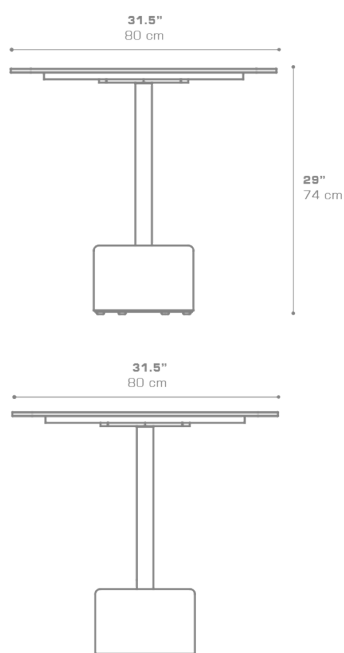

## GLYPH Bistro Table Square 31.5" / 80 cm (HPL Top | Stone Base) GLY137

• NOT ACTIVATED • PREVIEW •

Protective cover available

Suitable for rooftop

Heavier than regular items, suitable for more windy areas

### DIMENSIONS

### PACKING DETAILS

|     |                    |
|-----|--------------------|
| VOL | : 10 ft3   0.28 m3 |
| NW  | : 101 lb   46 kg   |
| GW  | : 125 lb   57 kg   |
| PU  | : 2 boxes          |