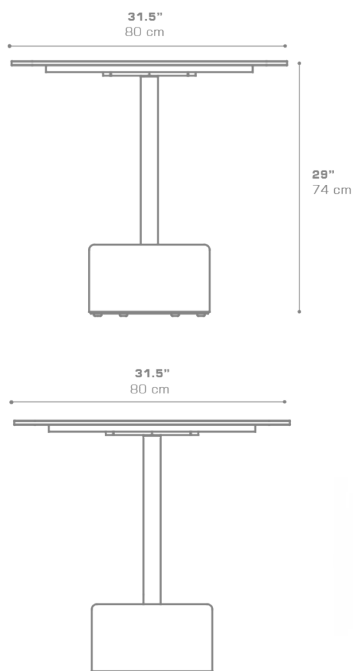

**GLYPH Bistro Table Square 31.5" / 80 cm (HPL Top  
| Teak Base)**  
GLY117

Protective cover available

• **NOT ACTIVATED** •  
Suitable for rooftop

• **PREVIEW** •  
Regular items, suitable for more windy areas

Assembly

Partially handcrafted, random imperfections are part of the design

Contains recycled parts, random imperfections are part of the design

**DIMENSIONS**

**CONFIGURATIONS**

FRAME	: Powder Coated Aluminum Ultra Durable
BASE	: Laminated Teak
TOP	: High Pressure Laminate (HPL)

Protective Cover :  
GLY102PC Top table only  
GLYPC-8 Table + 3 Chairs

**PACKING DETAILS**

VOL	: 6 ft3   0.18 m3
NW	: 62 lb   28 kg
GW	: 82 lb   37 kg
PU	: 2 Boxes

**DOWNLOAD MATERIALS**

[Powder Coating Colors](#)  
[Teak](#)  
[HPL](#)