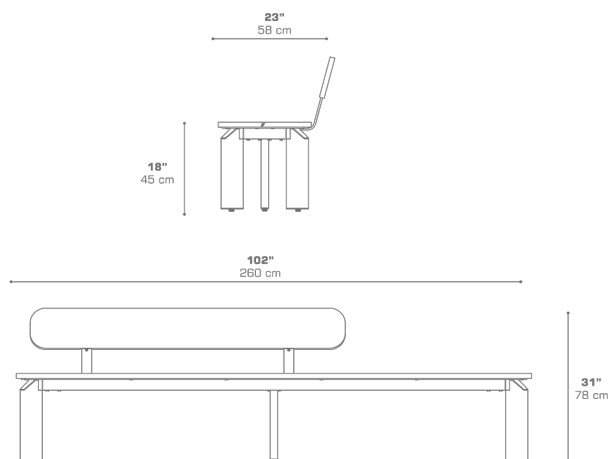

## TITAN Bench 102" / 260 cm with Backrest (Teak) - Right

TIT09TEAKR

• NOT ACTIVATED • PREVIEW •

Protective cover available

### DIMENSIONS

### CONFIGURATIONS

FRAME : Powder Coating Aluminum  
SEATREST : Recycled Teak Brushed

Protective Cover :  
TIT09RPC

### PACKING DETAILS

VOL : 29 ft3 | 0.83 m3  
NW : 162 lb | 73.5 kg  
GW : 188.5 lb | 85.5 kg  
PU : 1 / Box