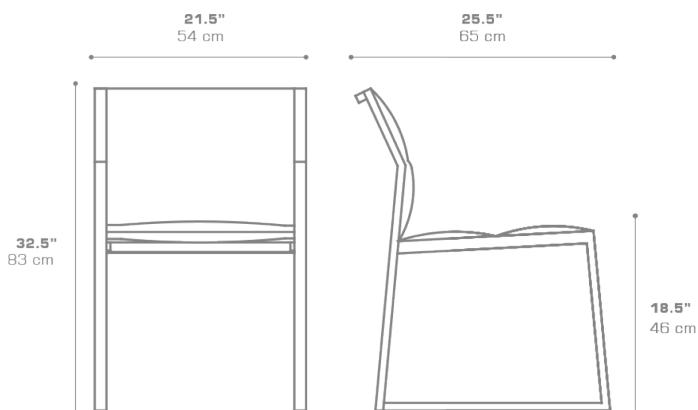

ALLUX Carver Side Chair (Padded Sling)
MZ162PS

• NOT ACTIVATED • PREVIEW •

Protective cover available

DIMENSIONS**CONFIGURATIONS**

FRAME : Powder Coated Aluminum

PADDED
SLING : Grade P

Protective Cover :
MZ162PC Protective Cover

PACKING DETAILS

VOL : 12 ft³ | 0.34 m³

NW : 11 lb | 5 kg

GW : 20 lb | 9 kg

PU : 1 / Box

DOWNLOAD MATERIALS

[Powder Coating Colors](#)

[Textiles](#)