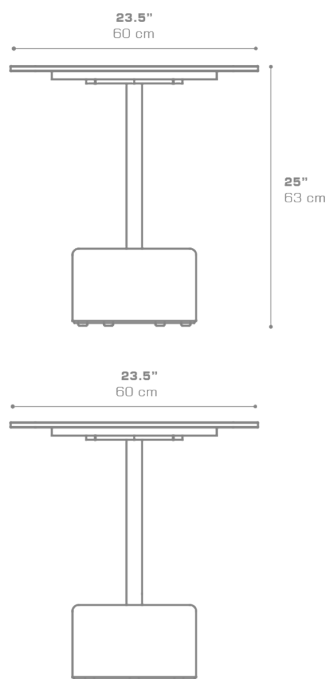

**GLYPH Tea Table Square 23.5" / 60 cm (HPL Top | Teak Base)**  
GLY115

Protective cover available

• **NOT ACTIVATED** •  
Suitable for rooftop

• **PREVIEW** •  
Regular items, suitable for more windy areas

Assembly

Partially handcrafted, random imperfections are part of the design

Contains recycled parts, random imperfections are part of the design

**DIMENSIONS**

**CONFIGURATIONS**

FRAME : Powder Coated Aluminum Ultra Durable  
BASE : Laminated Teak  
TOP : High Pressure Laminate (HPL)

Protective Cover :  
GLY101PC Protective Cover

**PACKING DETAILS**

VOL : 4 ft<sup>3</sup> | 0.11 m<sup>3</sup>  
NW : 40 lb | 18 kg  
GW : 55 lb | 25 kg  
PU : 2 Boxes

**DOWNLOAD MATERIALS**

[Powder Coating Colors](#)  
[Teak](#)  
[HPL](#)