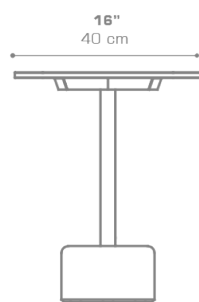

GLYPH Low Table Square 16" / 40 cm (HPL Top | Stone Base)
GLY133

• NOT ACTIVATED • PREVIEW •

Protective cover available

Suitable for rooftop

Heavier than regular items, suitable for more windy areas

DIMENSIONS

CONFIGURATIONS

FRAME	: Powder Coated Aluminum Ultra Durable
BASE	: Stone
TOP	: High Pressure Laminate (HPL)

Protective Cover :
GLY103PC Protective Cover

PACKING DETAILS

VOL	: 4 ft ³ 0.11 m ³
NW	: 26 lb 12 kg
GW	: 35 lb 16 kg
PU	: 1 / Box