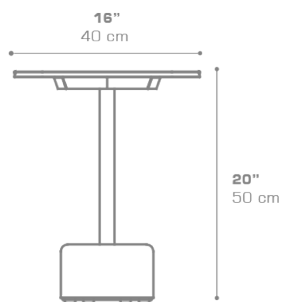

GLYPH Low Table Square 16" / 40 cm (HPL Top | Stone Base)
GLY133

• NOT ACTIVATED • PREVIEW •

Protective cover available

Suitable for rooftop

Heavier than regular items, suitable for more windy areas

DIMENSIONS

CONFIGURATIONS

FRAME	: Powder Coated Aluminum Ultra Durable
BASE	: Stone
TOP	: High Pressure Laminate (HPL)

Protective Cover :
GLY103PC Protective Cover

PACKING DETAILS

VOL	: 4 ft ³ 0.11 m ³
NW	: 26 lb 12 kg
GW	: 35 lb 16 kg
PU	: 1 / Box