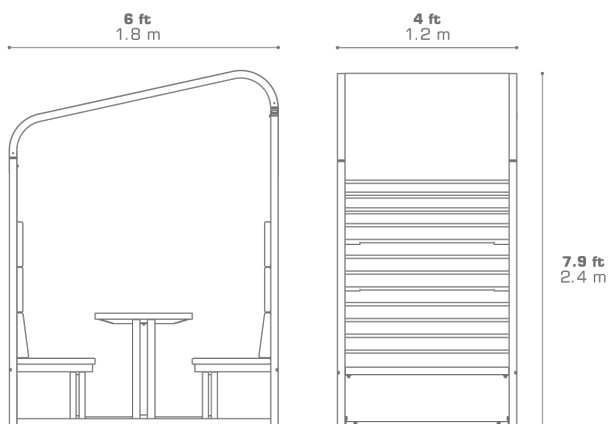

SOMBRERO Dining Booth (Aluminum Trellis) MG8140

• NOT ACTIVATED • PREVIEW •

DIMENSIONS

CONFIGURATIONS

FRAME : Powder Coated Aluminum

SHADE & CUSHION : Grade A | B | C | D | E

DOWNLOAD MATERIALS

[Powder Coating Colors](#)