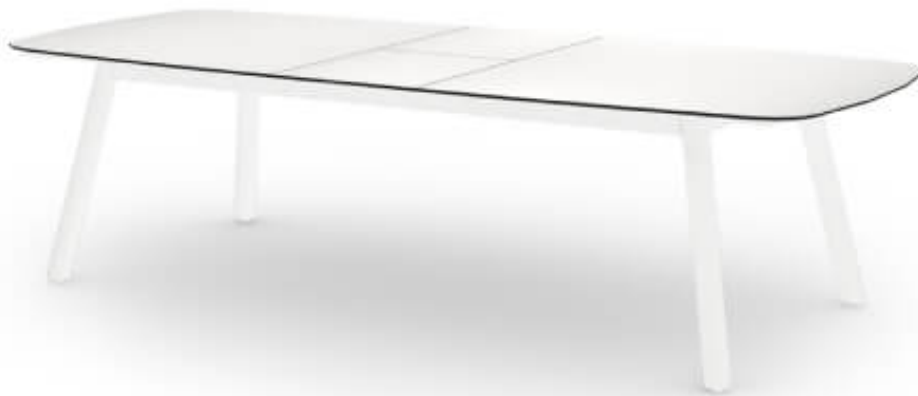

ZUPY Extension Table 116" / 295 cm (HPL)
ZUP11

• NOT ACTIVATED • PREVIEW •

Protective cover available

DIMENSIONS

LENGTH (CLOSED)	:	96" 244 cm
LENGTH (EXTENDED)	:	116" 295 cm
WIDTH	:	47" 120 cm
HEIGHT	:	30" 76 cm
CLEARANCE HEIGHT (CLOSED)	:	25" 63 cm
CLEARANCE HEIGHT (EXTENDED)	:	26" 66cm

CONFIGURATIONS

FRAME	:	Powder Coated Aluminum
TOP	:	High Pressure Laminate (HPL)

Protective Cover :
ZUP11PC Top table only
ZUPPC-4 Table + 8 Chairs

DOWNLOAD MATERIALS

[Powder Coating Colors](#)
[HPL](#)

PACKING DETAILS