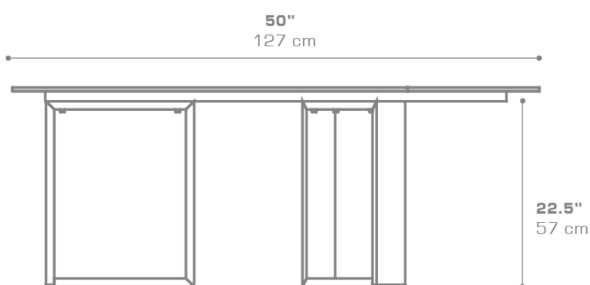

MUNIA Continental Dining Table 50" / 127 cm

MUN004

• NOT ACTIVATED • PREVIEW •

Protective cover available

Suitable for rooftop

Heavier than regular items, suitable for more windy areas

Assembly

DIMENSIONS

CONFIGURATIONS

FRAME : Powder Coated Aluminum
TOP : High Pressure Laminate (HPL)

Protective Cover :
MUN004PC Top table only
MUNPC-03 Table + 4 Lounge Chairs

PACKING DETAILS

VOL : 11 ft3 | 0.32 m3
NW : 75 lb | 34 kg
GW : 95 lb | 43 kg
PU : 1 / box