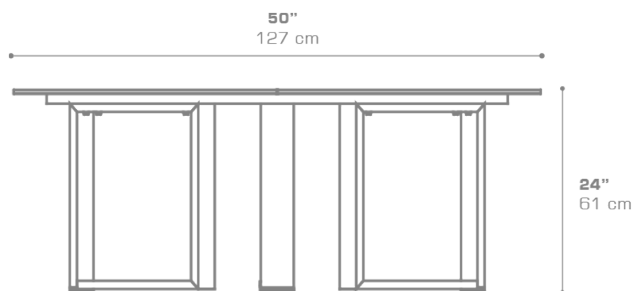

MUNIA Continental Dining Table 50" / 127 cm

MUN004

• NOT ACTIVATED • PREVIEW •

Protective cover available

Suitable for rooftop

Heavier than regular items, suitable for more windy areas

Assembly

DIMENSIONS

CONFIGURATIONS

FRAME : Powder Coated Aluminum
TOP : High Pressure Laminate (HPL)

Protective Cover :
MUN004PC Top table only
MUNPC-03 Table + 4 Lounge Chairs

PACKING DETAILS

VOL : 11 ft3 | 0.32 m3
NW : 75 lb | 34 kg
GW : 95 lb | 43 kg
PU : 1 / box